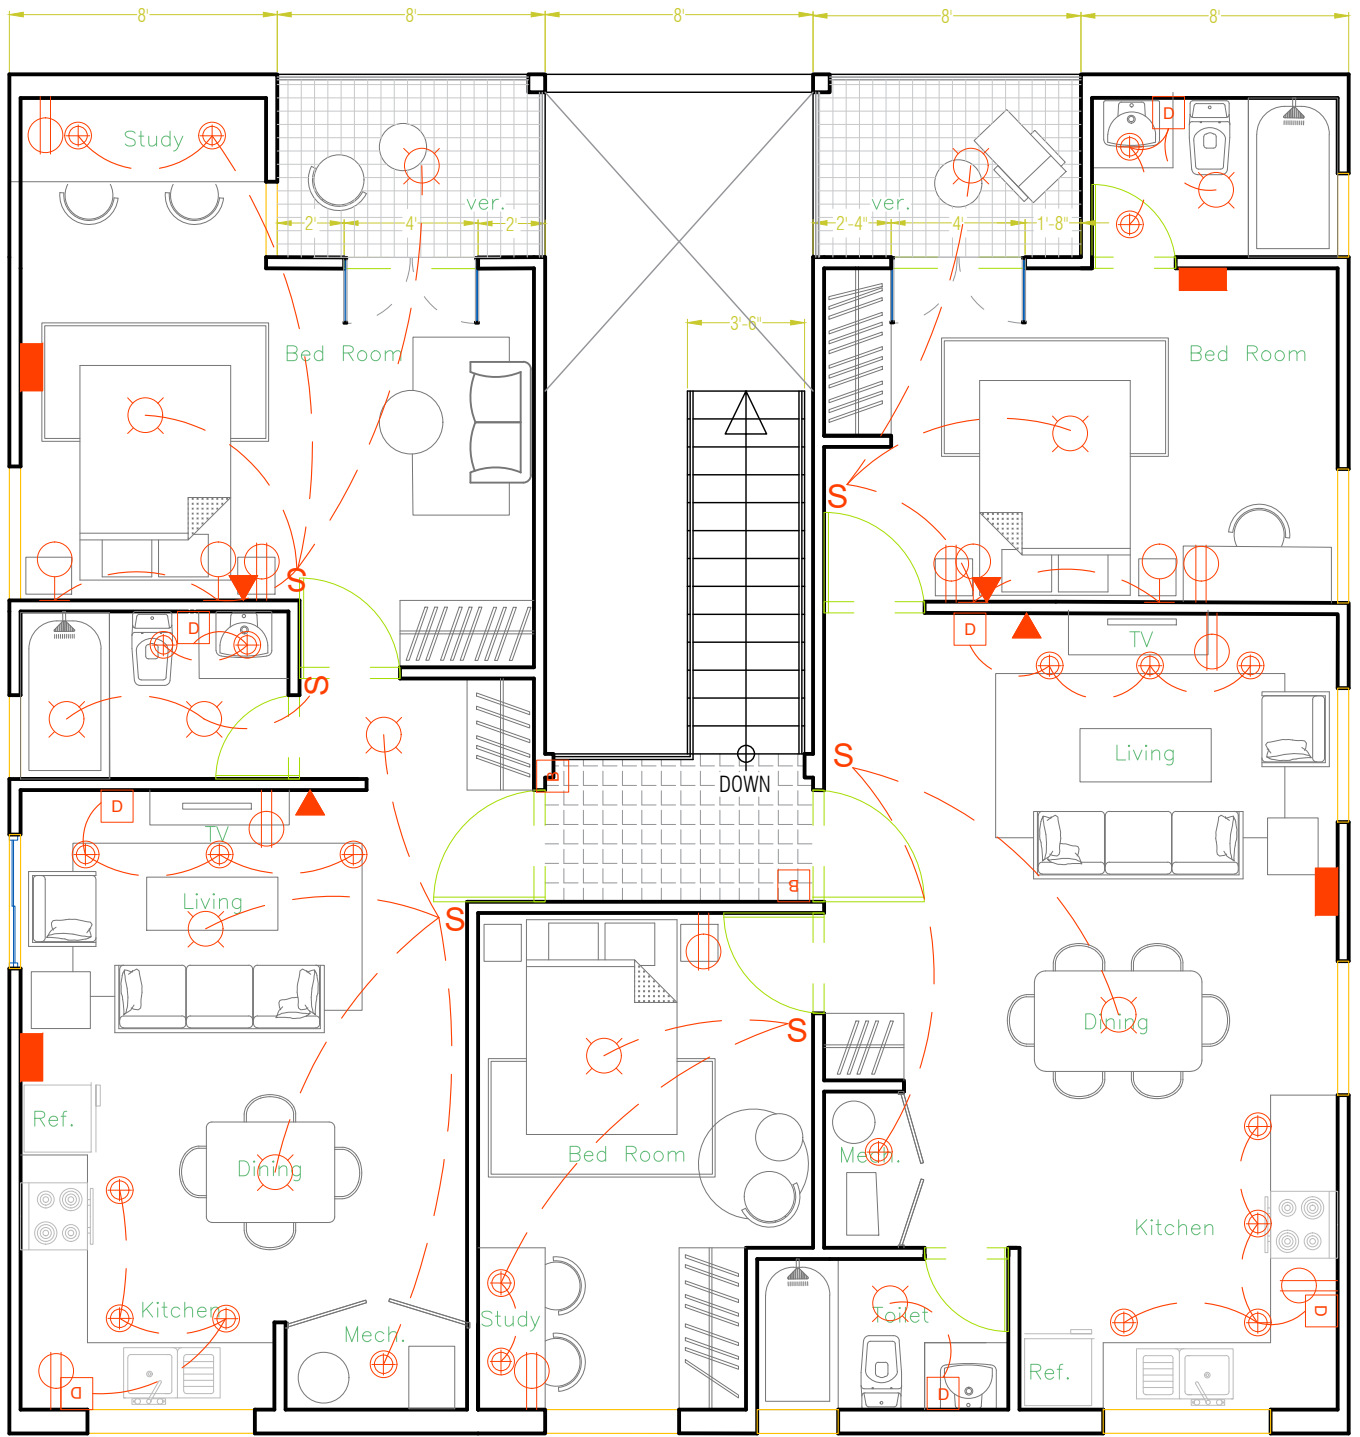

FIRST FLOOR PLAN

LEGEND

	Ceiling Mounted Light		Door Bell
	Recessed Light		Switch
	Wall Mounted Light		Telephone Outlet
	Duplex Receptacle outlet		Split
	Dimmer Switch		

THIRD FLOOR PLAN

LEGEND

- | | | | |
|--|--------------------------|--|------------------|
| | Ceiling Mounted Light | | Door Bell |
| | Recessed Light | | Switch |
| | Wall Mounted Light | | Telephone Outlet |
| | Duplex Receptacle outlet | | Split |
| | Dimmer Switch | | |